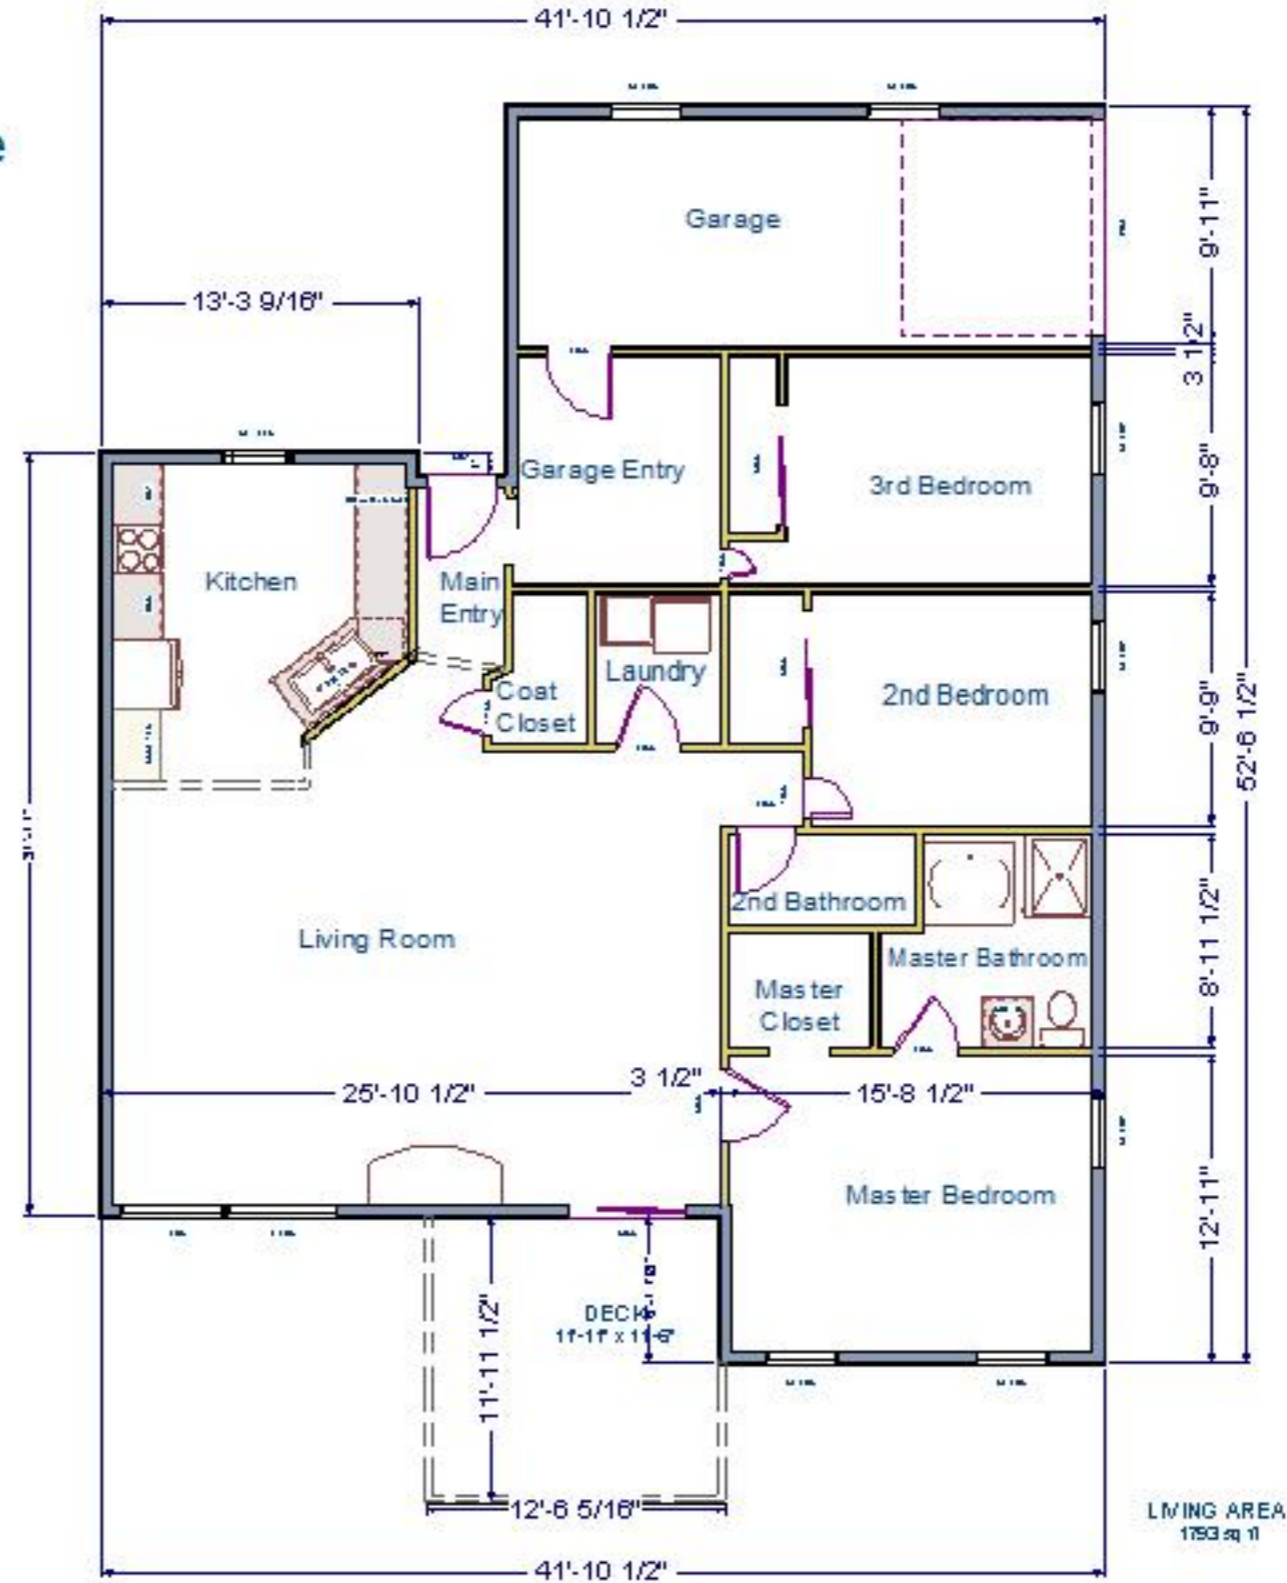

126 Westview Lane
Ithaca, NY
MLS# 134882

**Please Note: This plan was drawn by a Realtor, and not an architect.
As a result, the measurements are approximate and some elements of the property may be missing altogether.
We do our best.**