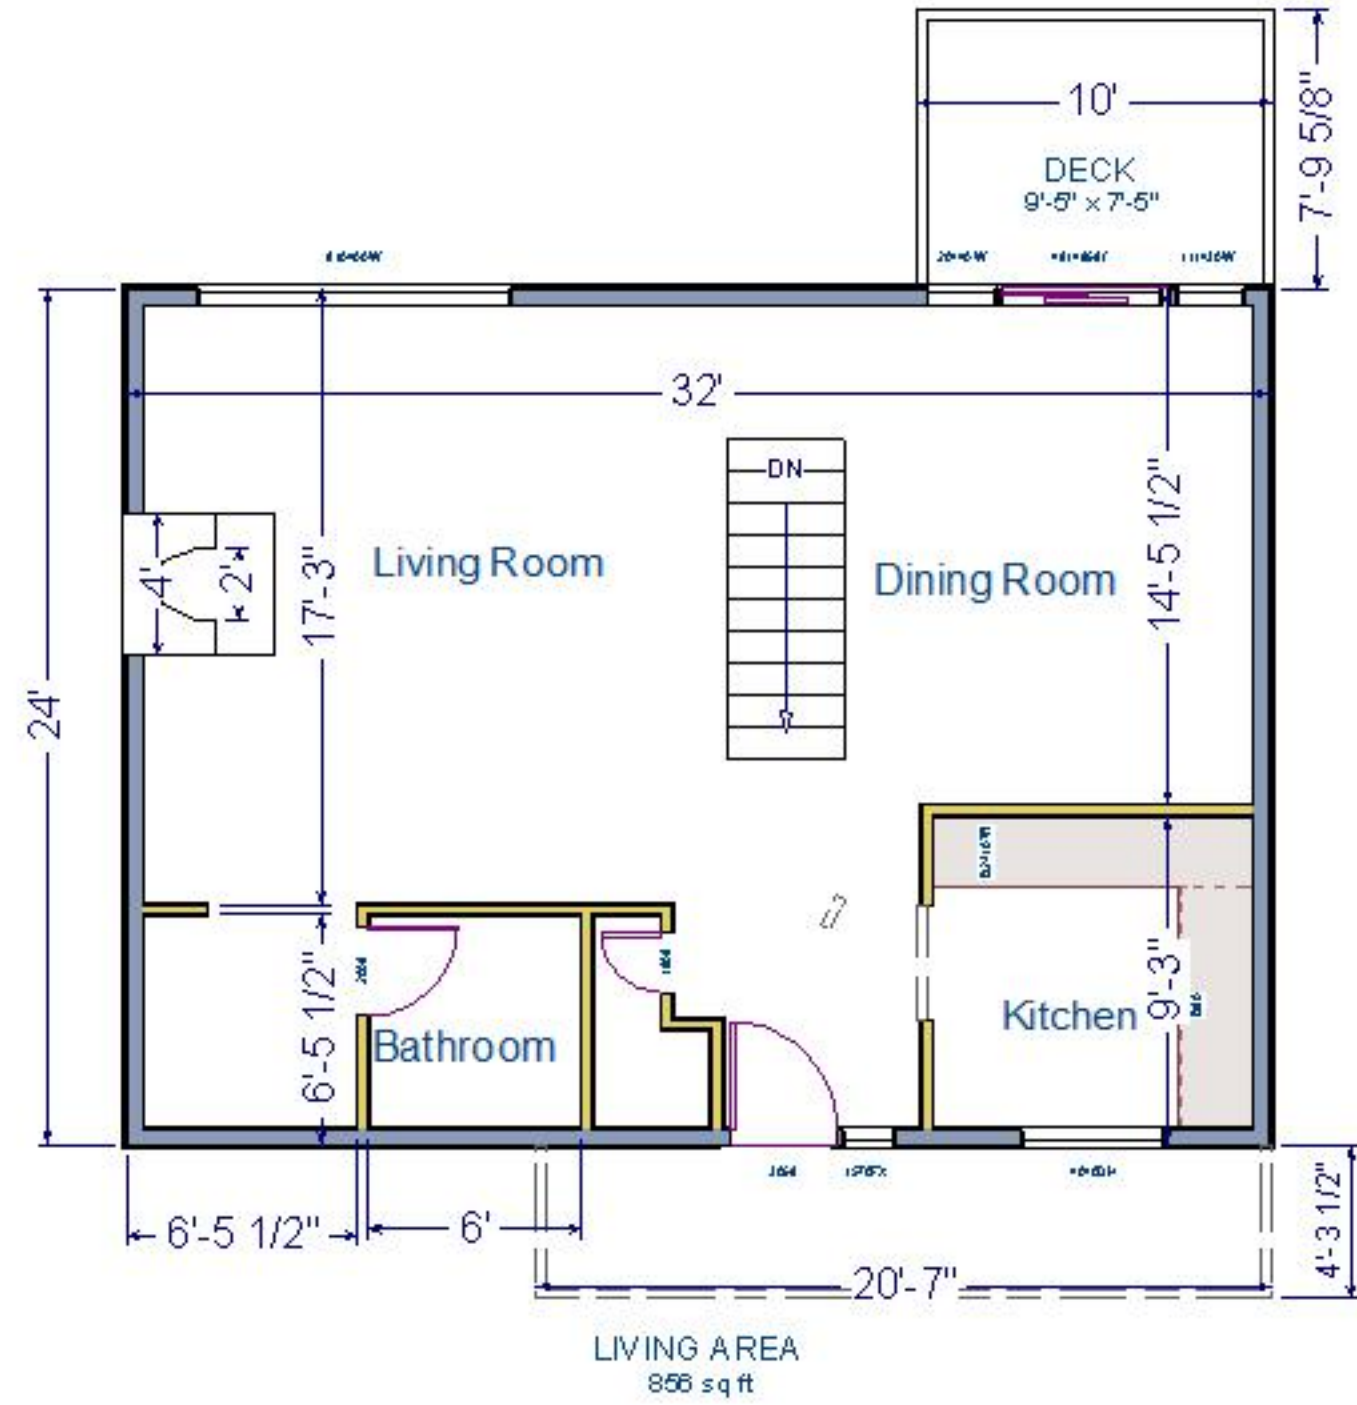

115 Penny Lane
MLS #134965
Main Floor

Please Note: This plan was drawn by a Realtor, and not an architect.
As a result, the measurements are approximate and some elements of the property may be missing altogether.
We do our best.

**115 Penny Lane
MLS #134965
Lower Floor**

LIVING AREA
768 sq ft

**Please Note: This plan was drawn by a Realtor, and not an architect.
As a result, the measurements are approximate and some elements of the property may be missing altogether.
We do our best.**

115 Penny Lane, Ithaca, NY
MLS# 134965
Main Floor

115 Penny Lane, Ithaca NY
MLS# 134965
Lower Floor